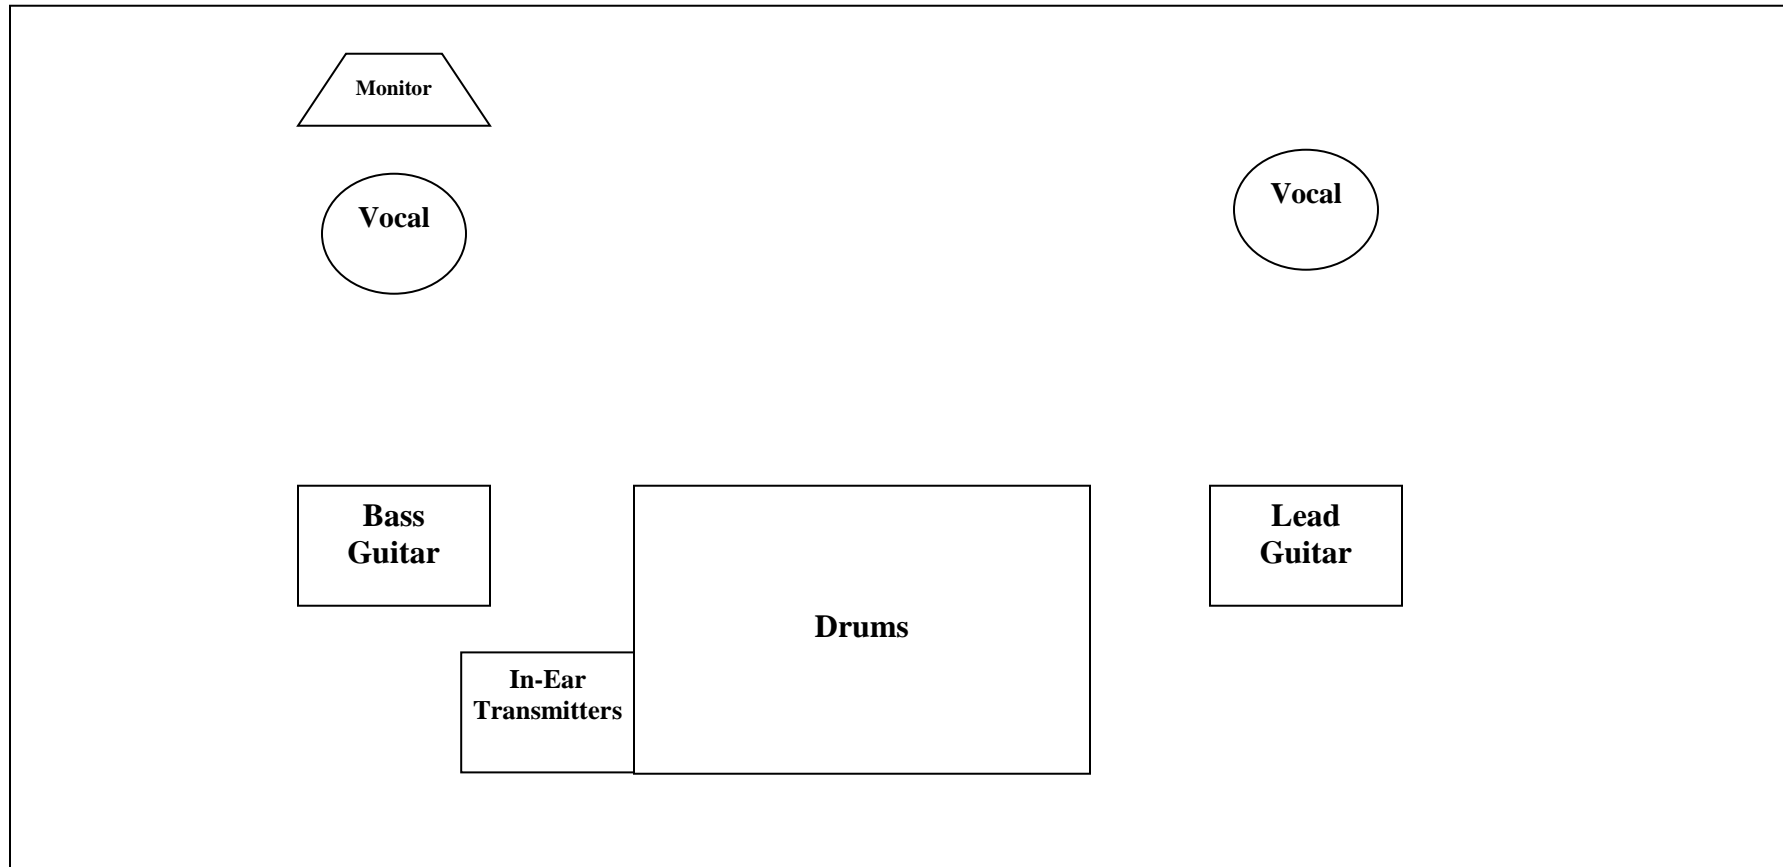

# PunkZilla

**Stage requirements** - Ideally no less than 4 meters wide x 4 meters deep.

**Power** - 8 x 13 Amp outlets

**Monitor Mixes** – x 3 (1 stage monitor, 2 In-Ear)

**Vocals** –2 x Shure Beta 58 or equivalent.

**Backline** - 1 x Lead Guitar & 1 x Bass Guitar

**Drums** – Mics - Kick, Snare, Hi Hat, 2 x Rack Toms, 1 Floor Tom & 2 Overhead.